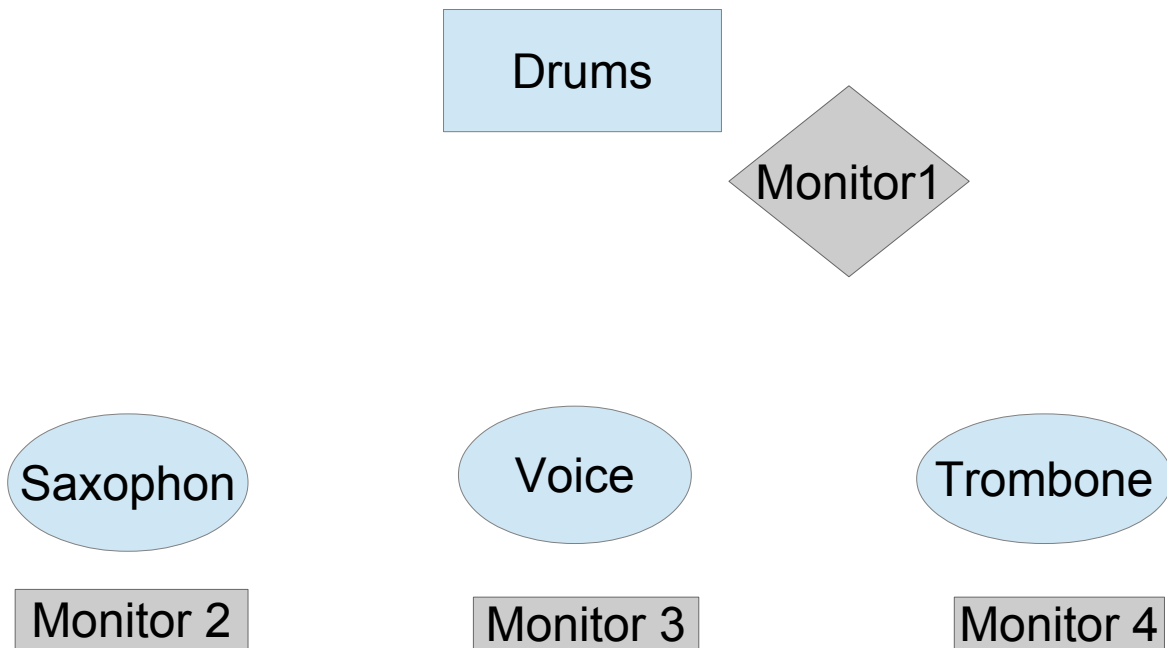

# Three Fall / StagePlot / Technical Rider

**back**

**front**

**\*4 separate monitor channels**

**\*\*electricity on stage for electronic effects**

## **Channel List**

<u>Ch</u>	<u>Instrument</u>	<u>Mic/DI</u>	
1	Bassdrum		Shure Beta 52A
2	Snare 1		SM 57
3	Snare 2		SM 57
4	Tom 1		MD 421
5	Tom 2		MD 421
6	Overhead R		KM 184
7	Overhead L		KM 184
8	Percussion		SM 57
9	Trombone 1		Klinke / DI Box
10	Trombone 2		XLR
11	Sax/Bclar EFX		Klinke / DI Box
12	Bass Clarinet		KM 184 (top)
13	Bass Clarinet		KM 184 (bottom)
14	Moderation / Lutz		SM 58
15	Voice / Melane		XLR / EFX
16	Kalimba / Melane		Klinke / DI Box