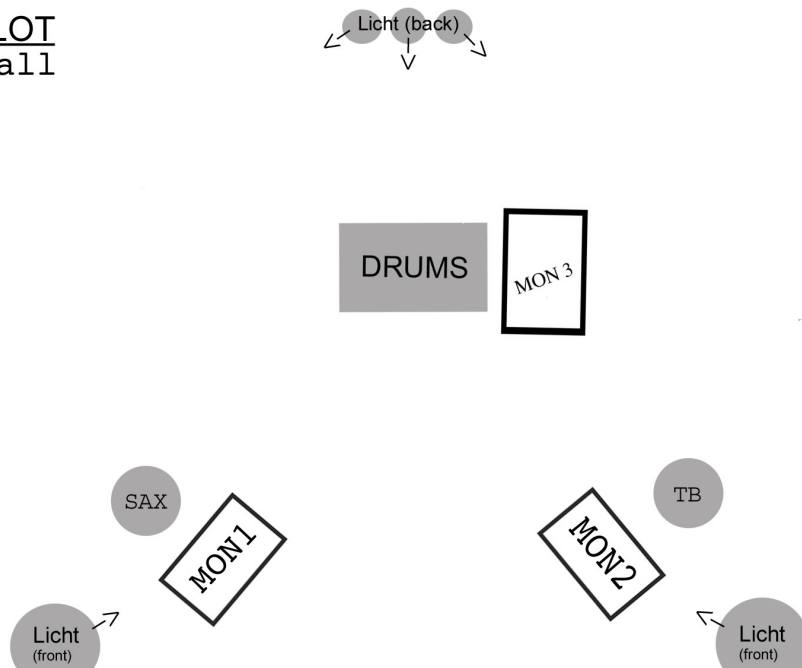

# Three Fall TECHNICAL RIDER

STAGEPLOT  
Three Fall

- \*3 separate monitor channels
- \*\*electricity on stage for electronic effects

## Channel List

Ch	Instrument	Mic/DI
1	Bassdrum	Shure Beta 52A
2	Snare 1	SM 57
3	Snare 2	SM 57
4	Tom1	MD 421
5	Tom2	MD 421
6	Overhead L	KM 184
7	Overhead R	KM 184
8	Percussion	SM57
9	Trombone 1	Klinke / DI Box
10	Trombone 1	XLR
11	Sax/Bclar EFX	Klinke / DI Box
12	Bass Clarinet	KM 184 (top)
13	Bass Clarinet	KM 184 (bottom)
14	Moderation	SM 58